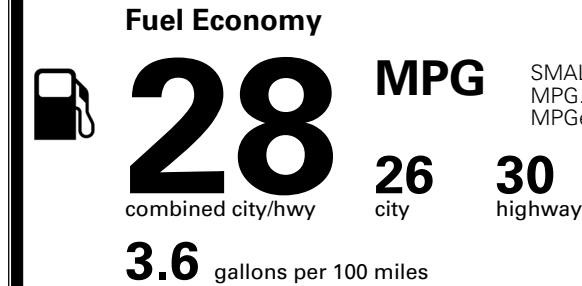

\$ 29,210.00

INLAND FREIGHT AND HANDLING

\$ 1,495.00

TOTAL MANUFACTURER'S SUGGESTED RETAIL PRICE ▶

\$ 30,705.00

*Additional terms and conditions apply.

**Kia Connect may be currently unavailable for some Model Year 2022 and newer vehicles sold or purchased in Massachusetts; please see owners.kia.com for more information.

TOTAL ADDITIONAL WEIGHT: 7.2

EPA DOT Fuel Economy and Environment

Gasoline Vehicle

SMALL SUVs range from 14 to 138 MPG. The best vehicle rates 146 MPGe.

You spend \$250 more in fuel costs over 5 years compared to the average new vehicle.